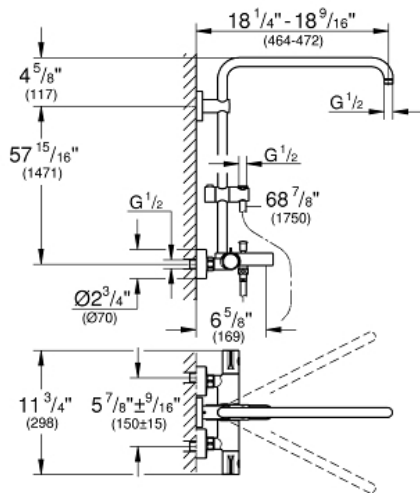

EUPHORIA SYSTEM Shower System with Bath Thermostat for Wall Mount

MODEL # 26490EN0

Pure Freude
an Wasser

GROHE

ADA

C

Product Description:

EUPHORIA SYSTEM

Shower System with Bath Thermostat for Wall Mount

Standard Specification:

- 17 3/4" horizontal swivel shower arm
- Exposed thermostat with Aquadimmer that diverts between hand shower and showerhead
- Tub Spout
- Showerhead and hand shower (not included)
- Bar with adjustable height hand shower holder
- Rotaflex metal shower hose 69" (1750mm)
- **GROHE TurboStat** Compact cartridge with wax thermoelement
- Exposed thermostatic temperature control with SafeStop at 100°F/38°C
- **GROHE StarLight** finish
- Inner WaterGuide for a longer life
- Twistfree to prevent hose from twisting
- Min. recommended pressure: 15 psi
- Two discrete functions (non-shared)
- Includes adaptors for easy installation (depth adjustable)
- 6 5/8" Tub Spout reach
- Tub Spout Flow Rate: 5.3 gpm (20 L/min) at 45 PSI
- ADA Compliant handles
- Protected against backflow

Applicable Codes & Standards:

- ASME A112.18.1/CSA B125.1
- US Federal and State material regulations
- ICC/ANSI A117.1
- CalGreen

Color:

- 26490EN0 Brushed Nickel